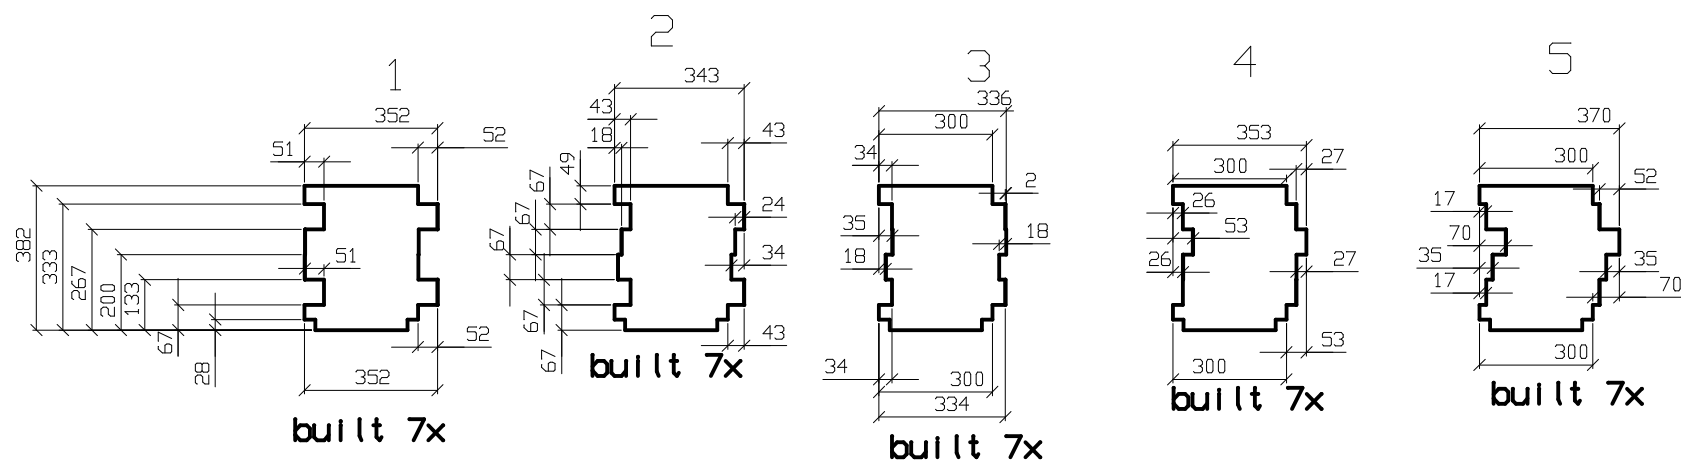

bench 3m: to built 4x

bench 2m: to built 3x

let simply the 2 right wadden plates away

Seat: to built 7x
hs to look like tree trunks

bench should at least look like this

Staatstheater Oldenburg	
WALDLINGE	
flower - bush - : flower pipe	
wood	
M 1:10	