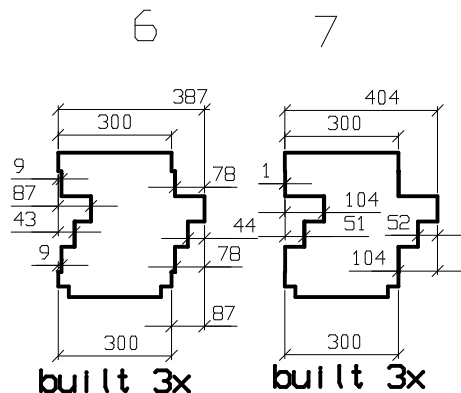

bench 3m: to built 4x

bench 2m: to built 3x

let simply the 2 right wadden plates away

Seat: to built 7x
hs to look like tree trunks

bench should at least look like this

Staatstheater Oldenburg	
WALDLINGE	
flower - bush - : flower pipe	
wood	
M 1:10	