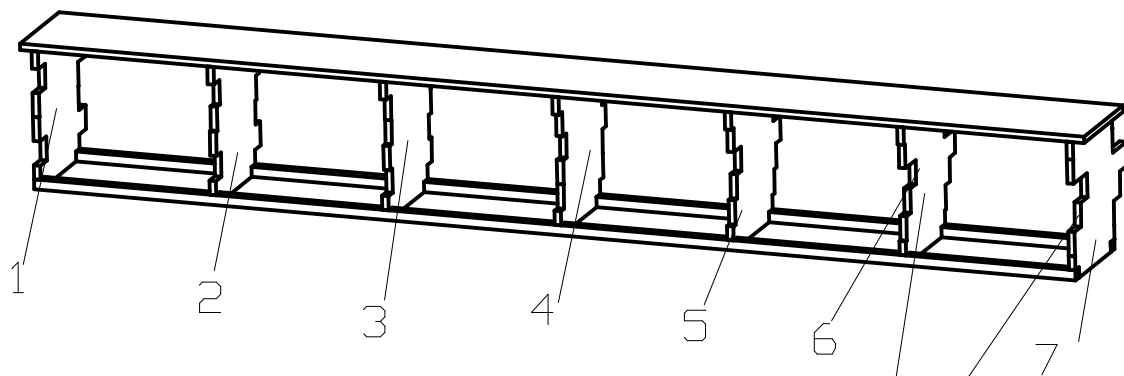

bench 3m: to built 4x

bench 2m: to built 3x

let simply the 2 right wadden plates away

Seat: to built 7x
hs to look like tree trunks

bench should at least look like this

Staatstheater Oldenburg	
WALDLINGE	
flower - bush - : flower pipe	
wood	
M 1:10	