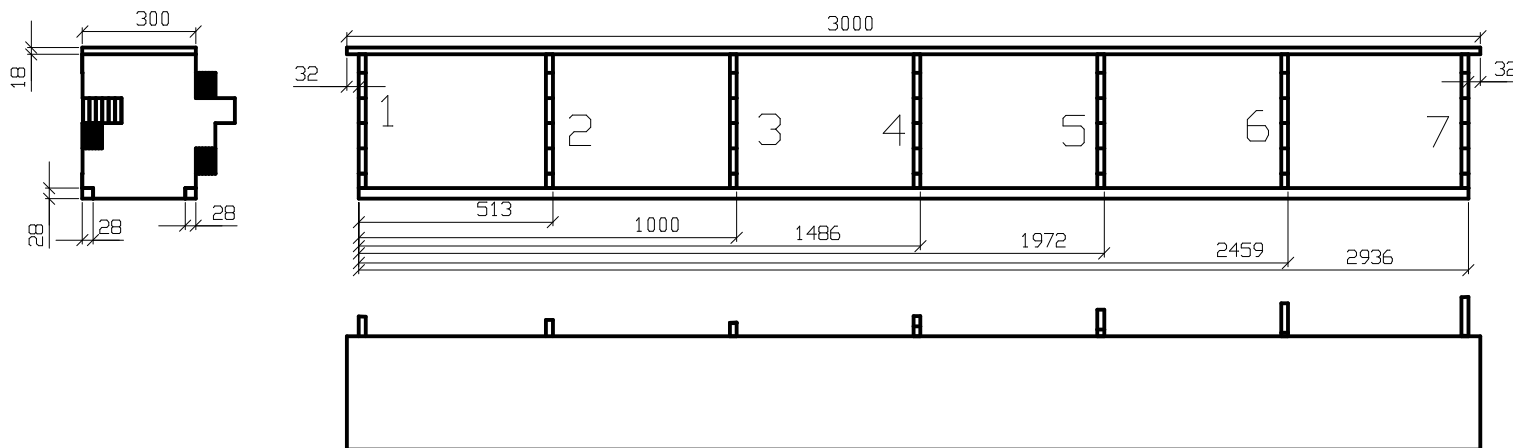

bench 3m: to built 4x

bench 2m: to built 3x

let simply the 2 right wadden plates away

Seat: to built 7x
hs to look like tree trunks

bench should at least look like this

Staatstheater Oldenburg	
WALDLINGE	
flower - bush - : flower pipe	
wood	
M 1:10	