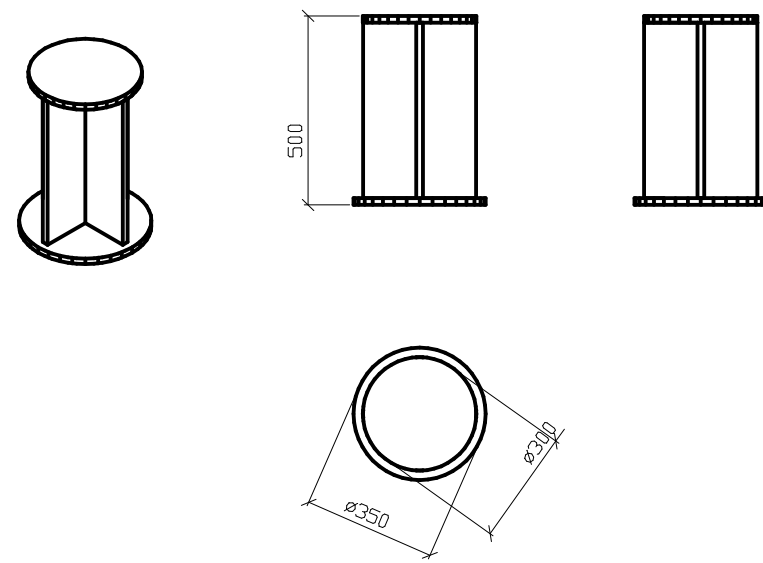

bench 3m: to built 4x

bench 2m: to built 3x

let simply the 2 right wadden plates away

Seat: to built 7x
hs to look like tree trunks

bench should at least look like this

Staatstheater Oldenburg	
WALDLINGE	
flower - bush - : flower pipe	
wood	
M 1:10	